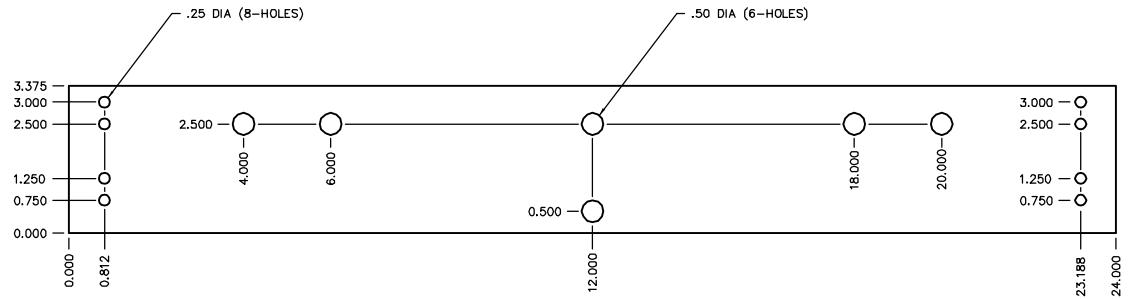

STANDARD 23" RELAY RACK

RAIL DETAIL

MATERIAL: 7 GA. (.179 TK) STEEL
FINISH: ASA-61 GREY PAINT

ONE SET OF RAILS CONSISTS OF:

- QTY 2 RAIL DETAILS
- QTY 3 #3/8-16 THREADED INSERTS
- QTY 3 #3/8-16 X 3/4 BOLTS, WITH WASHERS & LOCKWASHERS

RELAY RACK MOUNTING RAILS FOR BATTERY DISCONNECT SWITCHES		
SCALE:	APPROVED BY:	DRAWN BY JAE
DATE: 4-29-93		REVISED 2
boltswitch, inc. CRYSTAL LAKE, ILLINOIS 60014		DRAWING NUMBER O-1500